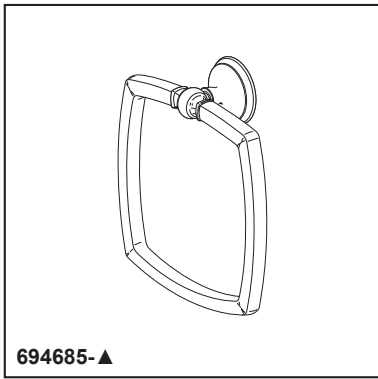

BRIZO®

ACCESSORIES

- Charlotte® Bath Collection
- Towel Ring

STANDARD SPECIFICATIONS:

- Mounting hardware and mounting instructions included with product.
- Note: Only plastic anchors are included with the mounting hardware.