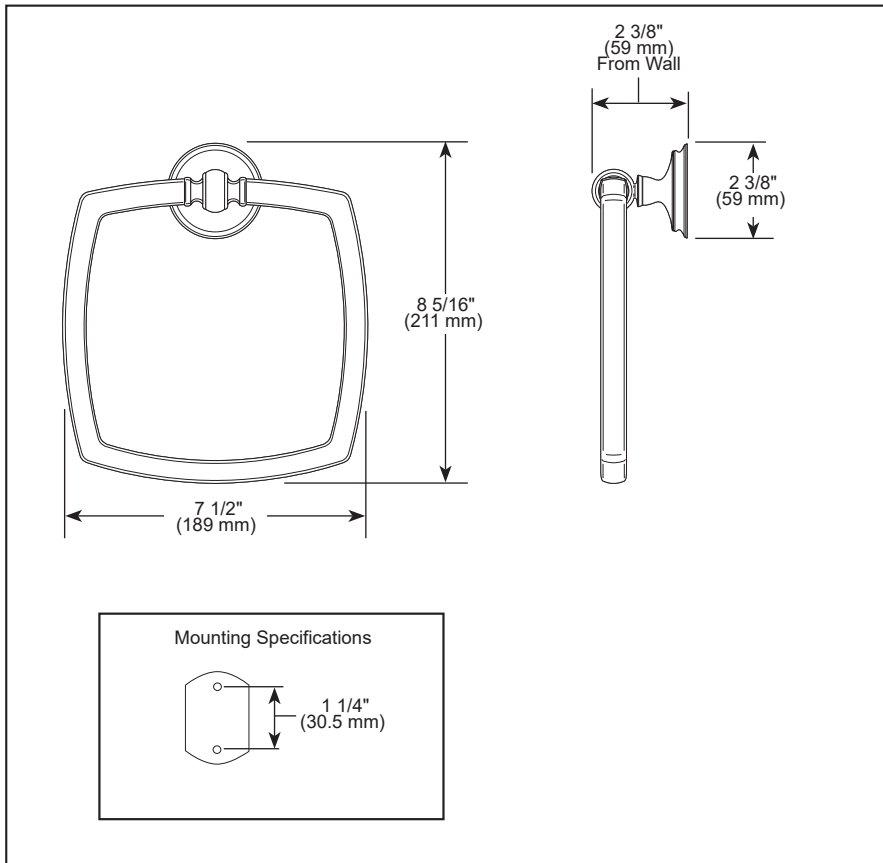

BRIZO®

ACCESSORIES

- Charlotte® Bath Collection
- Towel Ring

STANDARD SPECIFICATIONS:

- Mounting hardware and mounting instructions included with product.
- Note: Only plastic anchors are included with the mounting hardware.